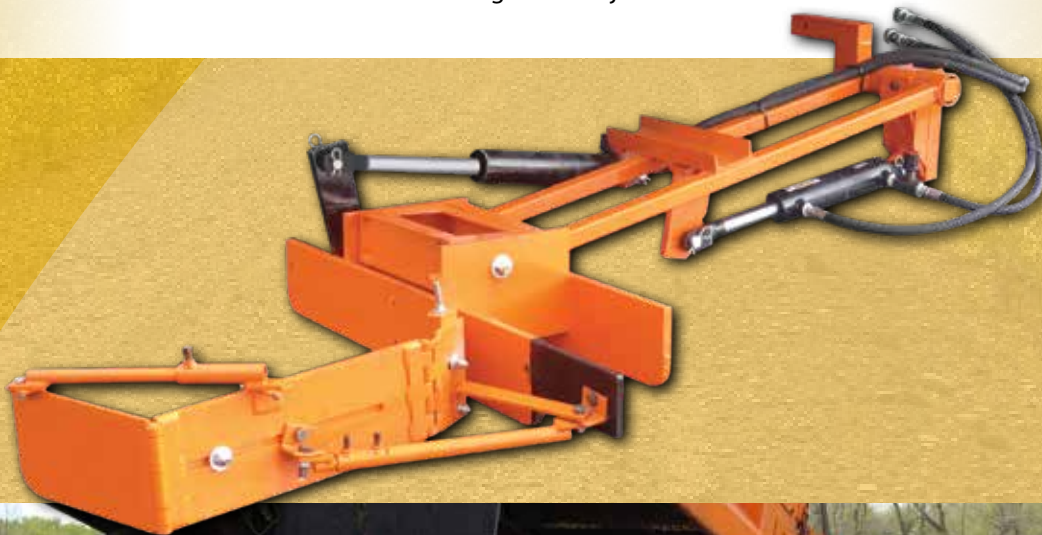

QUICK -N- EASY SHOULDER CONDITIONER

ROAD MAINTENANCE

FEATURES & BENEFITS:

- One person operation
- Uses your existing truck equipment
- Uses existing hydraulics
- Simple one point attachment
- Adjustable from 16" to 38"
- Salt auger directs material
- Accommodates most materials
- No waste of materials
- Unit follows road contour
- Pitch and grade is adjustable
- Truck compacts shoulder
- No need for extra equipment

The Quick-N-Easy Shoulder unit leaves a clean uncompacted shoulder that requires no other equipment to clean off the road. The truck can compact the shoulder by driving over the newly laid shoulder saving you time and money.

The Quick-N-Easy Shoulder Conditioner allows even distribution of multiple types of materials, including dirt, gravel, and asphalt.

Optional berm chute available and customizable to fit on your dispersal equipment.

The old adage “necessity is the mother of all inventions” is how the **Quick -N- Easy Shoulder unit** was born. You see, when a municipal maintenance professional logs over 25 years of shoulder repair, he envisions a **simpler** and more **efficient** means of performing shoulder work. Take a closer look at the pictures of the patented design of the Quick -N- Easy Shoulder unit and you will see the thoughtful use of existing truck equipment and hydraulics, the simplicity of the design and the efficiency of **single person operation**. In short, you may wonder why the patented Quick -N- Easy Shoulder unit hasn't been invented before now! The patented Quick -N- Easy Shoulder unit is a model of efficiency. If you are currently employing a sub-contractor to